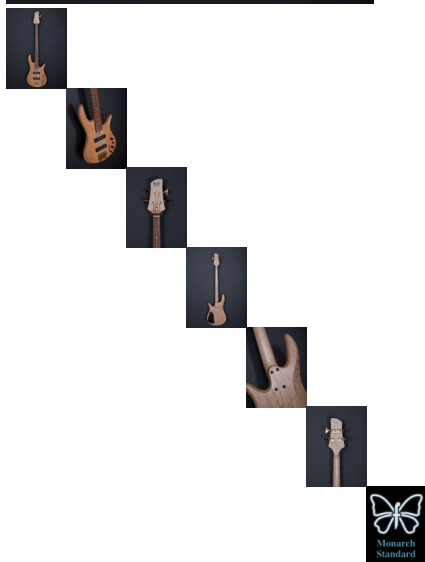

SOLD/VENDUE - Monarch Standard - 4 cordes

Monarch 4 Standard The Monarch 4 Standard (M4S) was designed from the ground up to provide every ounce of playability and sonic performance we are capable of delivering based on our 28 years of handcrafting some of the finest electric bass guitars in the World. By building just one configuration, with no options, we are able to offer the same legendary Fodera quality of our custom instruments at a very competitive price point. Every M4S is built right here in our Brooklyn, NY shop alongside our custom instruments by the very same people, using the same tools. For tonewoods we use a mixture of ingredients that we feel works beautifully on virtually any gig...medium weight Ash bodies, quartersawn Hard Rock Maple necks, and old-growth Pau Ferro fingerboards -- all perfectly complimented by stunning 5A Bi-Color Flame Maple tops. Rounding out the package is our Fodera / Pope 3-band Standard Preamp and our own Fodera Dual Coil pickups. The M4S delivers deep, tight lows, transparent mids and just enough top-end to make for an incredibly balanced sonic presentation. Released on October 20, 2012 at Bass Player Live, the Monarch 4 Standard began shipping to customers on January 1, 2013.

Monarch 4 Standard
Specifications:

- A s h B o d y
- 1 - p c . H a r d R o c k
- 45-105 Nickel String Set
-

- B i- C o l o r 5 A F l a
- B o l t - o n e c k o n s t r u c t i o n
- Mo the r-of -P ear l D ot l n l a y s
-